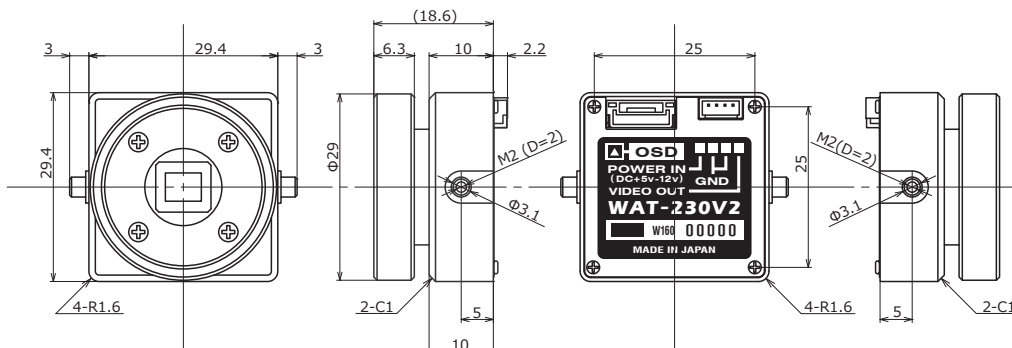

Dimensions

Specifications

		NTSC	PAL
Video standard		NTSC	PAL
Pick-up element		1/4 inch interline transfer CCD image sensor	
Number of effective pixels		976(H) × 494(V)	976(H) × 582(V)
Unit cell size		3.75μm(H) × 5.56μm(V)	3.75μm(H) × 4.69μm(V)
Imaging system		Ye, Cy, Mg, and G complementary color mosaic filters on chip	
Synchronizing system		Internal	
Scanning system		2:1 interlace	
Video outputs		Composite: 1.0 V(p-p) 75Ω (Unbalanced)	
Resolution (H)		More than 650TVL (Center)	
Minimum illumination		0.05 lx F1.2 (AGC ON=45dB, Shutter=OFF)	
S/N		More than 50dB (AGC OFF=0dB, γ=0.45)	
Function settings		OSD : Remote controller	
AE mode	Fixed	1/60, 1/100 sec.	1/50, 1/120 sec.
	EI	1/250, 1/500, 1/1000, 1/2000, 1/4000, 1/10000 sec.	1/50 - 1/100000 sec.
White balance		ATW, AWB, ACR, PWB, MWB, PRESET (5100K, 6300K)	
AGC	ON	0 - 45dB	
	OFF	0dB	
MGC		0 - 42dB (6dB step)	
Day/Night		Digital Auto, Manual	
Gamma characteristics		γ≈0.45	
Video level		Adjustable	
Noise reduction		2DNR OFF/ON Level adjustable	
Wide dynamic range		D-WDR OFF/ON Level adjustable	
Lens iris		-	
Back light compensation		BLC, HSBLIC	
White blemish correction		Up to 64 pixels	
Sharpness		Level adjustable	
Defog		OFF/ON Level adjustable	
Digital zoom		-	
Privacy mask		8 masks	
Mirror image		OFF, H-FLIP	
Freeze		-	
Motion detection		-	
Neg.image		-	
Interface		4P connector (Composite Video, Power in), Remote control (RC-01)	
Power supply		DC+5V - 12V	
Power consumption		0.775W/155mA (DC+5V), 0.78W/65mA (DC+12V)	
Operating temperature		-10 - +50°C	
Storage temperature		-30 - +70°C	
Operating / Storage humidity		95% RH or less (Without condensation)	
Lens mount		CS mount	
Weight		Approx. 28g	
Accessories		4P cable	