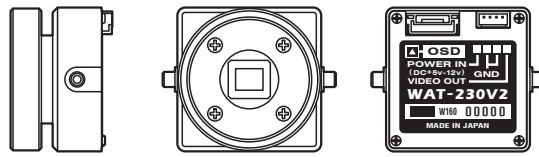

□ Accessories □ Options

1. CS-mount lenses
2. 13VM308ASIR II
   - 13VM1040ASIR
   - T4Z2813CS-IR-2
   - T5Z28513CS-IR

WAT-230V2/CS