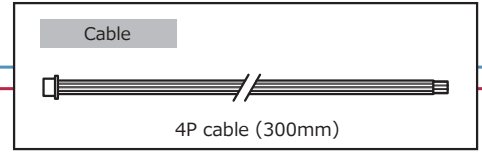

1. Remote control
2. RC-01