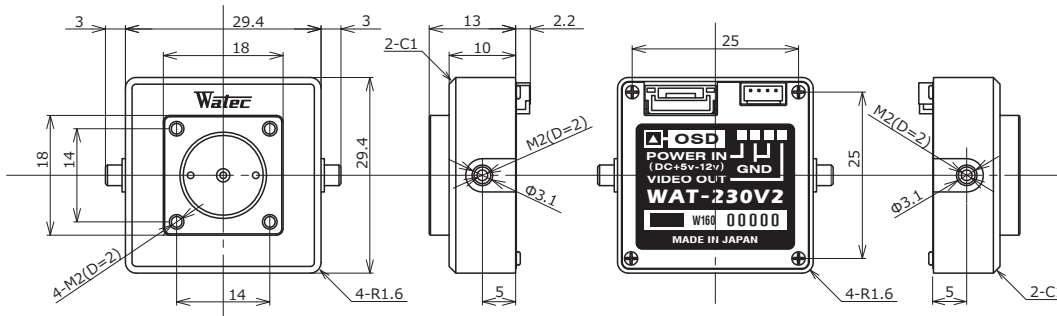

# WAT-230V2 (P3.7) 1/4" Miniature Camera

Ultra-compact design for easy installation and limited space

## Dimensions

## Specifications

		NTSC	PAL
Video standard		NTSC	PAL
Pick-up element		1/4 inch interline transfer CCD image sensor	
Number of effective pixels		976(H) × 494(V)	976(H) × 582(V)
Unit cell size		3.75μm(H) × 5.56μm(V)	3.75μm(H) × 4.69μm(V)
Imaging system		Ye, Cy, Mg, and G complementary color mosaic filters on chip	
Synchronizing system		Internal	
Scanning system		2:1 interlace	
Video outputs		Composite: 1.0 V(p-p) 75Ω (Unbalanced)	
Resolution (H)		More than 650TVL (Center)	
Minimum illumination		0.6 lx F4.5 (AGC ON=45dB, Shutter=OFF)	
S/N		More than 50dB (AGC OFF=0dB, γ≈0.45)	
Function settings		OSD : Remote controller	
AE mode	Fixed	1/60, 1/100 sec.	1/50, 1/120 sec.
	EI	1/250, 1/500, 1/1000, 1/2000, 1/4000, 1/10000 sec.	
		1/60 - 1/100000 sec.	1/50 - 1/100000 sec.
White balance		ATW, AWB, ACR, PWB, MWB, PRESET (5100K, 6300K)	
AGC	ON	0 - 45dB	
	OFF	0dB	
MGC		0 - 42dB (6dB step)	
Day/Night		Digital Auto, Manual	
Gamma characteristics		γ≈0.45	
Video level		Adjustable	
Noise reduction		2DNR OFF/ON Level adjustable	
Wide dynamic range		D-WDR OFF/ON Level adjustable	
Lens iris		-	
Back light compensation		BLC, HSBLC	
White blemish correction		Up to 64 pixels	
Sharpness		Level adjustable	
Defog		OFF/ON Level adjustable	
Digital zoom		-	
Privacy mask		8 masks	
Mirror image		OFF, H-FLIP	
Freeze		-	
Motion detection		-	
Neg.image		-	
Interface		4P connector (Composite Video, Power in), Remote control (RC-01)	
Power supply		DC+5V ~ 12V	
Power consumption		0.775W/155mA (DC+5V), 0.78W/65mA (DC+12V)	
Operating temperature		-10 - +50°C	
Storage temperature		-30 - +70°C	
Operating / Storage humidity		95% RH or less (Without condensation)	
Lens mount		M13 P=1.0	
Standard lens		3745B-13P (f3.7 F4.5)	
Weight		Approx. 27g	
Accessories		4P cable	