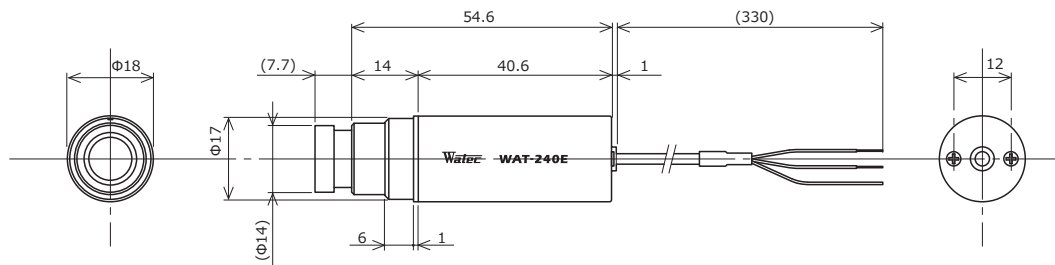

# WAT-240E (G3.8) 1/4" Miniature Camera

Compact cylindrical camera with Built-in lens

## Key features

- Resolution of 480TVL
- Versatile use for limited space, general surveillance, embedded system and part of image processing system
- Various Optional M12 lenses available ※Glass lenses and pinhole lens are not interchangeable

## Dimensions

## Specifications

		NTSC	PAL
Video standard		NTSC	PAL
Pick-up element		1/4 inch CMOS image sensor	
Number of effective pixels		648(H) × 488(V)	
Unit cell size		5.6μm(H) × 5.6μm(V)	
Imaging system		RGB primary color bayer arrangement mosaic filters on chip	
Synchronizing system		Internal	
Scanning system		Progressive	
Video output		Composite: 1.0 V(p-p) 75Ω (Unbalanced)	
Resolution (H)		More than 480TVL (Center)	
Minimum illumination		0.3 lx F2.0 (AGC ON=42dB, Shutter=OFF)	
S/N		More than 52dB (AGC OFF=0dB, γ=1.0)	
Function settings		-	
AE mode	Fixed	-	
	EI	1/60 - 1/100000 sec.	1/50 - 1/100000 sec.
White balance		ATW	
AGC	ON	0 - 42dB	
	OFF	-	
MGC		-	
Day/Night		-	
Gamma characteristics		γ≈0.45	
Video level		85IRE	
Noise reduction		-	
Wide dynamic range		-	
Lens iris		-	
Back light compensation		BLC	
White blemish correction		-	
Sharpness		-	
Defog		-	
Digital zoom		-	
Privacy mask		-	
Mirror image		-	
Freeze		-	
Motion detection		-	
Neg.image		-	
Interface		3P cable (Composite Video, Power in)	
Power supply		DC+5V - 6V	
Power consumption		0.66W/110mA (DC+6V)	
Operating temperature		-10 - +50°C	
Storage temperature		-30 - +70°C	
Operating / Storage humidity		95% RH or less (Without condensation)	
Lens mount		M12 P=0.5	
Standard lens		3820BC-12 (f3.8 F2.0)	
Cable length		330mm	
Weight		Approx. 23g	
Accessories		Ring holder	