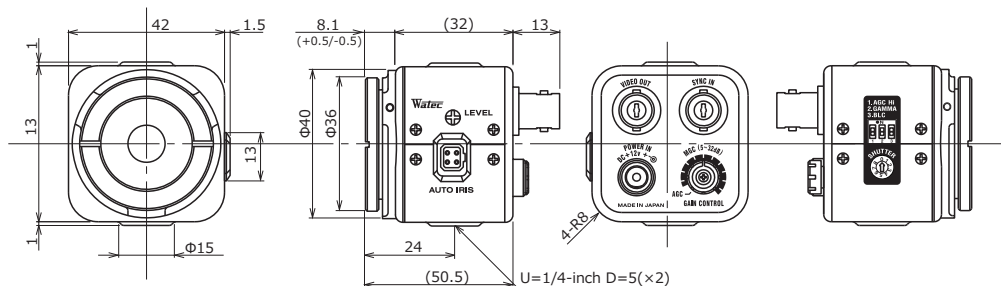

WAT-535EX2 1/3" External Sync. Camera

Applied in surveillance system using multiple cameras as a whole

Key features

- Composite video and composite sync are available for synchronization scheme
- Electric Iris, electric shutter, AGC, MGC, BLC and gamma
- Adjustable back focus CS mount

Dimensions

Specifications

Video standard		EIA	CCIR
Pick-up element		1/3 inch interline transfer CCD image sensor	
Number of effective pixels		768(H) × 494(V)	752(H) × 582(V)
Unit cell size		6.35μm(H) × 7.4μm(V)	6.5μm(H) × 6.25μm(V)
Synchronizing system		Internal/External (Auto-select)	
Scanning system		2:1 interlace	
Video output		Composite video, 1.0 V(p-p) 75Ω (Unbalanced)	
External Sync.	System	Composite video/Composite sync.	
	Signal Level	Sync. Signal portion 0.2-5.0V(p-p)	
Resolution (H)		More than 570TVL (Center)	
Minimum illumination		0.003 lx F1.4 (AGC HIGH=32dB, Shutter=OFF)	
S/N		More than 54dB (AGC OFF=5dB, γ=1.0)	
Function settings		DIP Switch	
AE mode	Fixed	1/60, 1/100 sec.	1/50, 1/120 sec.
		1/250, 1/500, 1/1000, 1/2000, 1/5000, 1/10000, 1/100000 sec.	
	EI	1/60 - 1/100000 sec.	1/50 - 1/100000 sec.
AGC	ON	5 - 20dB (LOW), 5 - 32dB (HIGH)	
	OFF	-	
MGC		5 - 32dB	
Gamma characteristics		γ≒0.45, 1.0	
Video level		100IRE	
Noise reduction		-	
Wide dynamic range		-	
Lens iris		Video/DC (EIAJ, Auto-select)	
Back light compensation		BLC	
White blemish correction		-	
Sharpness		-	
Defog		-	
Digital zoom		-	
Privacy mask		-	
Mirror image		-	
Freeze		-	
Motion detection		-	
Neg.image		-	
Interface		BNC (Composite Video), BNC (SYNC IN), Power in, Auto iris	
Power supply		DC+12V±10%	
Power consumption		1.08W (90mA)	
Operating temperature		-10 - +50°C	
Storage temperature		-30 - +70°C	
Operating / Storage humidity		95% RH or less (Without condensation)	
Lens mount		CS mount (Back focus adjustable)	
Weight		Approx. 120g	
Accessories		WPDC12 (DC plug), AIC-G (Iris plug), Hex. Wrench	