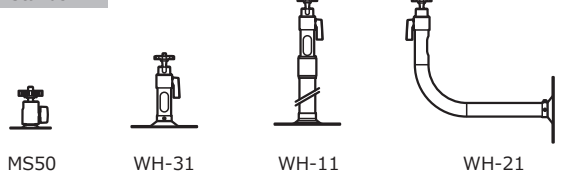

RCA

BNC

※Not in our lineup

Camera

Sync. pulse generator
※Not in our lineup

Stands

MS50

WH-31