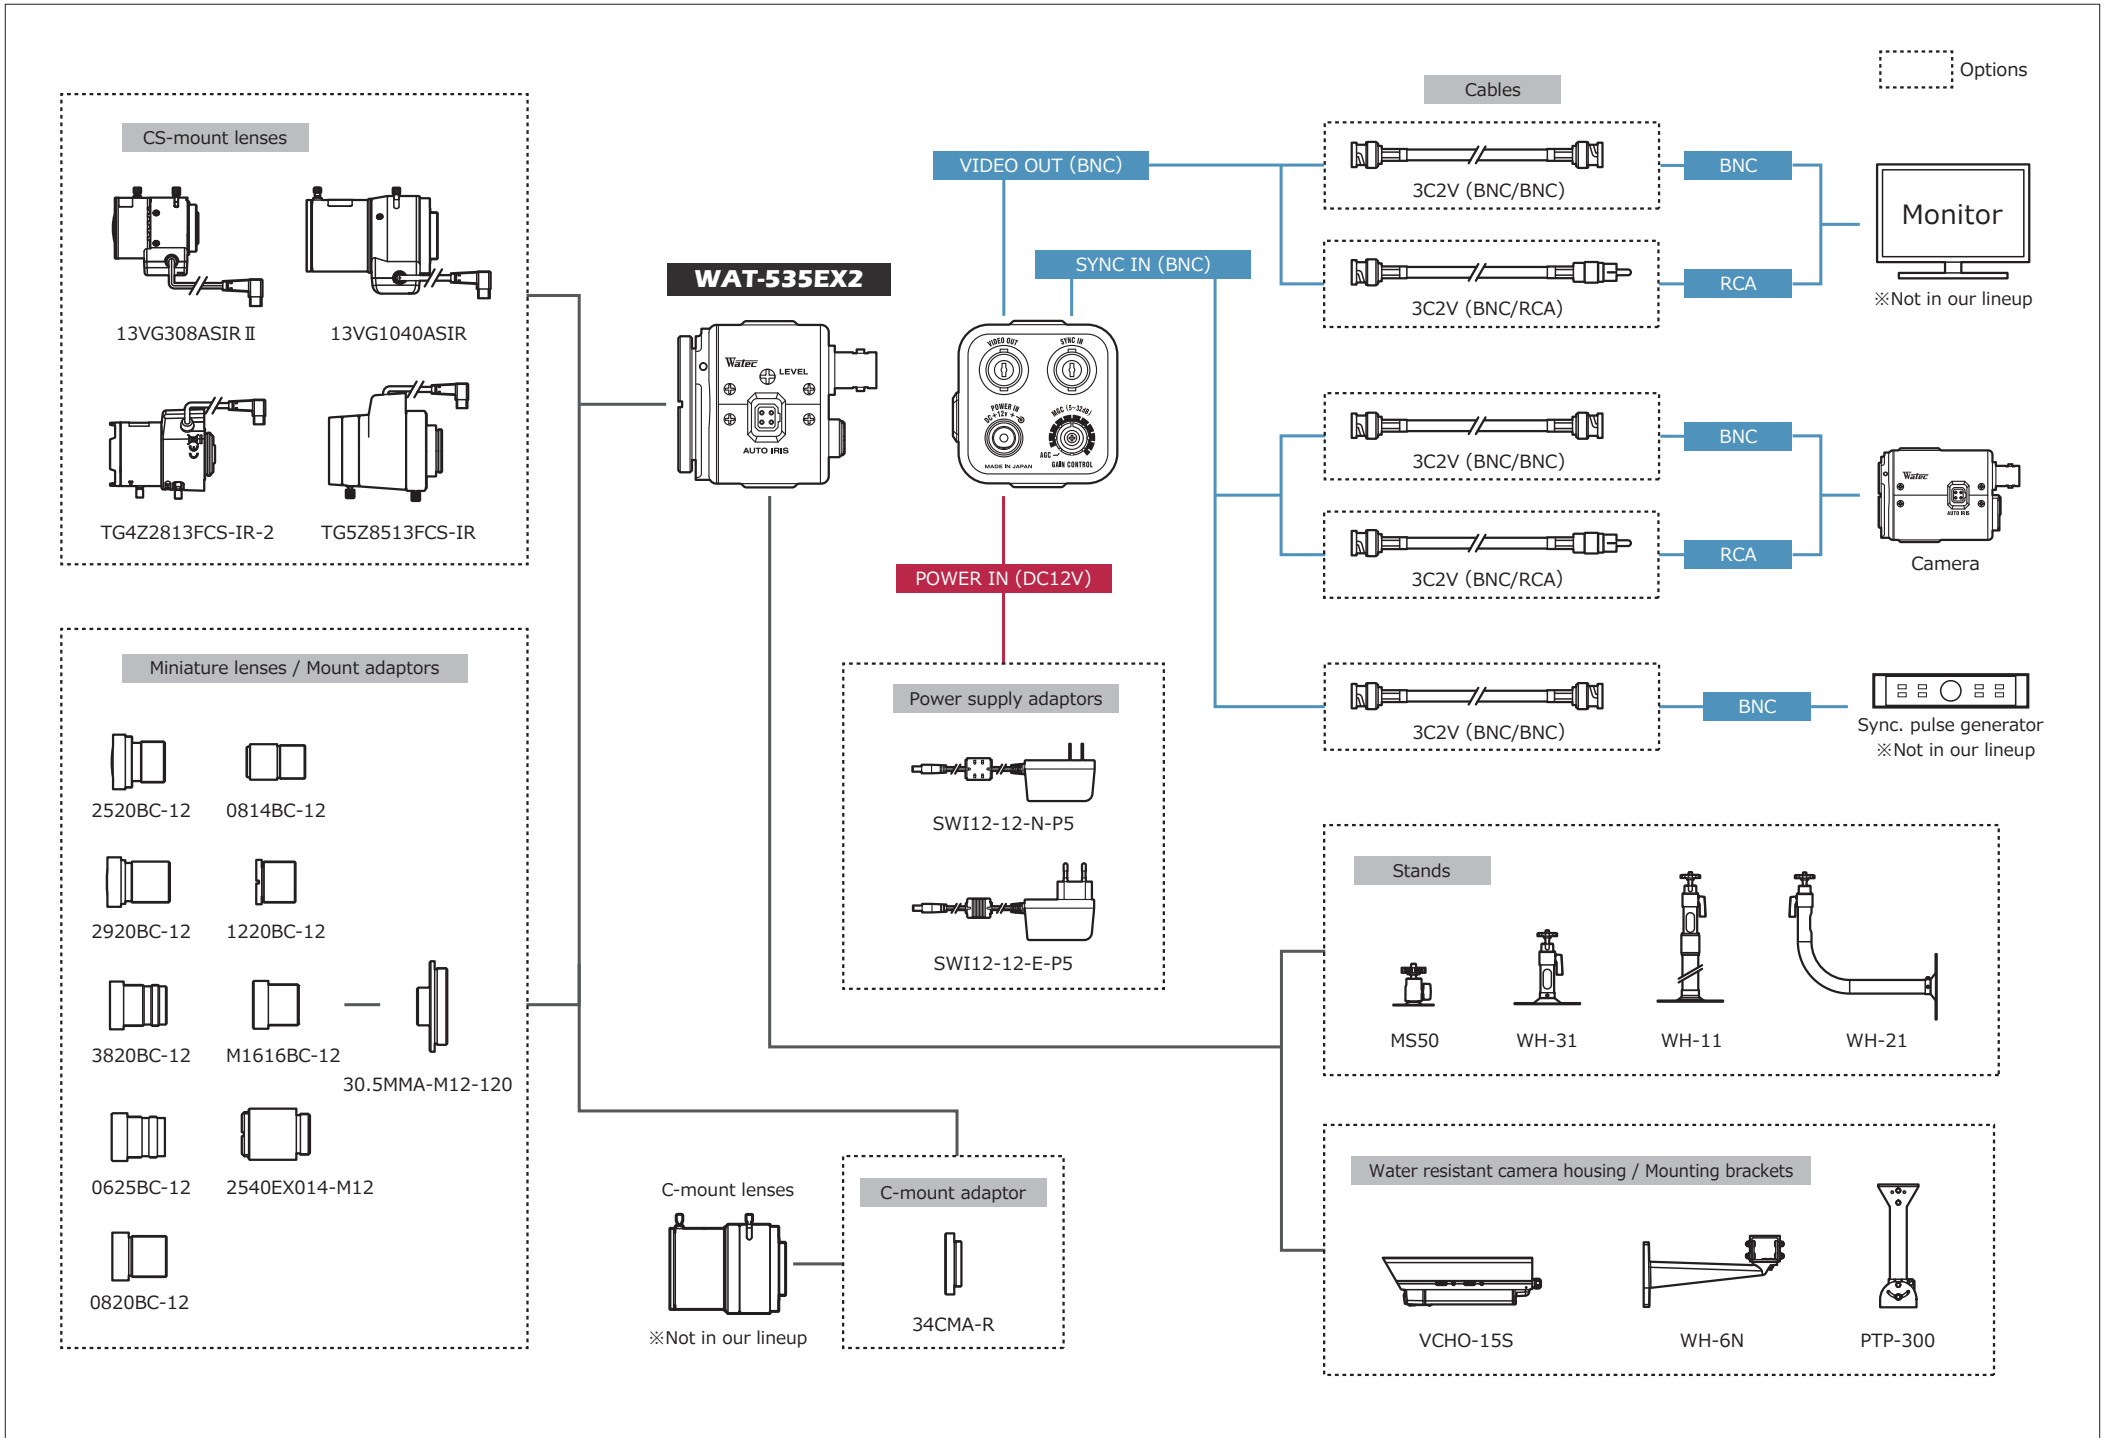

WAT-535EX2 1/3" External Sync. Camera

Applied in surveillance system using multiple cameras as a whole

Key features

- Composite video and composite sync are available for synchronization scheme
- Electric Iris, electric shutter, AGC, MGC, BLC and gamma
- Adjustable back focus CS mount

Dimensions

Specifications

Video standard		EIA	CCIR
Pick-up element		1/3 inch interline transfer CCD image sensor	
Number of effective pixels		768(H) × 494(V)	752(H) × 582(V)
Unit cell size		6.35μm(H) × 7.4μm(V)	6.5μm(H) × 6.25μm(V)
Synchronizing system		Internal/External (Auto-select)	
Scanning system		2:1 interlace	
Video output		Composite video, 1.0 V(p-p) 75Ω (Unbalanced)	
External Sync.	System	Composite video/Composite sync.	
	Signal Level	Sync. Signal portion 0.2-5.0V(p-p)	
Resolution (H)		More than 570TVL (Center)	
Minimum illumination		0.003 lx F1.4 (AGC HIGH=32dB, Shutter=OFF)	
S/N		More than 54dB (AGC OFF=5dB, γ=1.0)	
Function settings		DIP Switch	
AE mode	Fixed	1/60, 1/100 sec.	1/50, 1/120 sec.
		1/250, 1/500, 1/1000, 1/2000, 1/5000, 1/10000, 1/100000 sec.	
	EI	1/60 - 1/100000 sec.	1/50 - 1/100000 sec.
AGC	ON	5 - 20dB (LOW), 5 - 32dB (HIGH)	
	OFF	-	
MGC		5 - 32dB	
Gamma characteristics		γ≒0.45, 1.0	
Video level		100IRE	
Noise reduction		-	
Wide dynamic range		-	
Lens iris		Video/DC (EIAJ, Auto-select)	
Back light compensation		BLC	
White blemish correction		-	
Sharpness		-	
Defog		-	
Digital zoom		-	
Privacy mask		-	
Mirror image		-	
Freeze		-	
Motion detection		-	
Neg.image		-	
Interface		BNC (Composite Video), BNC (SYNC IN), Power in, Auto iris	
Power supply		DC+12V±10%	
Power consumption		1.08W (90mA)	
Operating temperature		-10 - +50°C	
Storage temperature		-30 - +70°C	
Operating / Storage humidity		95% RH or less (Without condensation)	
Lens mount		CS mount (Back focus adjustable)	
Weight		Approx. 120g	
Accessories		WPDC12 (DC plug), AIC-G (Iris plug), Hex. Wrench	

RCA

BNC

※Not in our lineup

Camera

Sync. pulse generator
※Not in our lineup

Stands

MS50

WH-31