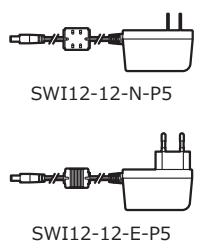

Dimensions

Specifications

Video standard		EIA	CCIR
Pick-up element		1/3 inch interline transfer CCD image sensor	
Number of effective pixels		768(H) × 494(V)	752(H) × 582(V)
Unit cell size		6.35μm(H) × 7.4μm(V)	6.5μm(H) × 6.25μm(V)
Synchronizing system		Internal/External (Auto-select)	
Scanning system		2:1 interlace	
Video output		Composite video, 1.0 V(p-p) 75Ω (Unbalanced)	
External Sync.	System	Composite video/Composite sync.	
	Signal Level	Sync. Signal portion 0.2-5.0V(p-p)	
Resolution (H)		More than 570TVL (Center)	
Minimum illumination		0.003 lx F1.4 (AGC HIGH=32dB, Shutter=OFF)	
S/N		More than 54dB (AGC OFF=5dB, γ=1.0)	
Function settings		DIP Switch	
AE mode	Fixed	1/60, 1/100 sec.	1/50, 1/120 sec.
		1/250, 1/500, 1/1000, 1/2000, 1/5000, 1/10000, 1/100000 sec.	
	EI	1/60 - 1/100000 sec.	1/50 - 1/100000 sec.
AGC	ON	5 - 20dB (LOW), 5 - 32dB (HIGH)	
	OFF	-	
MGC		5 - 32dB	
Gamma characteristics		γ≒0.45, 1.0	
Video level		100IRE	
Noise reduction		-	
Wide dynamic range		-	
Lens iris		Video/DC (EIAJ, Auto-select)	
Back light compensation		BLC	
White blemish correction		-	
Sharpness		-	
Defog		-	
Digital zoom		-	
Privacy mask		-	
Mirror image		-	
Freeze		-	
Motion detection		-	
Neg.image		-	
Interface		BNC (Composite Video), BNC (SYNC IN), Power in, Auto iris	
Power supply		DC+12V±10%	
Power consumption		1.08W (90mA)	
Operating temperature		-10 - +50°C	
Storage temperature		-30 - +70°C	
Operating / Storage humidity		95% RH or less (Without condensation)	
Lens mount		CS mount (Back focus adjustable)	
Weight		Approx. 120g	
Accessories		WPDC12 (DC plug), AIC-G (Iris plug), Hex. Wrench	

Options

CS-mount lenses

Miniature lenses / Mount adaptors

WAT-535EX2

VIDEO OUT (BNC)

SYNC IN (BNC)

POWER IN (DC12V)

Power supply adaptors