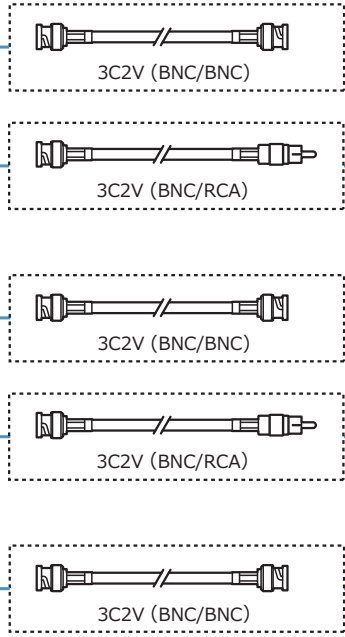

Dimensions

Specifications

Video standard		EIA	CCIR
Pick-up element		1/3 inch interline transfer CCD image sensor	
Number of effective pixels		768(H) × 494(V)	752(H) × 582(V)
Unit cell size		6.35μm(H) × 7.4μm(V)	6.5μm(H) × 6.25μm(V)
Synchronizing system		Internal/External (Auto-select)	
Scanning system		2:1 interlace	
Video output		Composite video, 1.0 V(p-p) 75Ω (Unbalanced)	
External Sync.	System	Composite video/Composite sync.	
	Signal Level	Sync. Signal portion 0.2-5.0V(p-p)	
Resolution (H)		More than 570TVL (Center)	
Minimum illumination		0.003 lx F1.4 (AGC HIGH=32dB, Shutter=OFF)	
S/N		More than 54dB (AGC OFF=5dB, γ=1.0)	
Function settings		DIP Switch	
AE mode	Fixed	1/60, 1/100 sec.	1/50, 1/120 sec.
		1/250, 1/500, 1/1000, 1/2000, 1/5000, 1/10000, 1/100000 sec.	
	EI	1/60 - 1/100000 sec.	1/50 - 1/100000 sec.
AGC	ON	5 - 20dB (LOW), 5 - 32dB (HIGH)	
	OFF	-	
MGC		5 - 32dB	
Gamma characteristics		γ≒0.45, 1.0	
Video level		100IRE	
Noise reduction		-	
Wide dynamic range		-	
Lens iris		Video/DC (EIAJ, Auto-select)	
Back light compensation		BLC	
White blemish correction		-	
Sharpness		-	
Defog		-	
Digital zoom		-	
Privacy mask		-	
Mirror image		-	
Freeze		-	
Motion detection		-	
Neg.image		-	
Interface		BNC (Composite Video), BNC (SYNC IN), Power in, Auto iris	
Power supply		DC+12V±10%	
Power consumption		1.08W (90mA)	
Operating temperature		-10 - +50°C	
Storage temperature		-30 - +70°C	
Operating / Storage humidity		95% RH or less (Without condensation)	
Lens mount		CS mount (Back focus adjustable)	
Weight		Approx. 120g	
Accessories		WPDC12 (DC plug), AIC-G (Iris plug), Hex. Wrench	

Options

CS-mount lenses

Miniature lenses / Mount adaptors

WAT-535EX2

VIDEO OUT (BNC)

SYNC IN (BNC)

POWER IN (DC12V)

Power supply adaptors

C-mount lenses

※Not in our lineup

C-mount adaptor

34CMA-R

Cables

BNC

RCA

BNC

RCA

BNC

※Not in our lineup

Camera

Sync. pulse generator
※Not in our lineup

Stands

MS50

WH-31