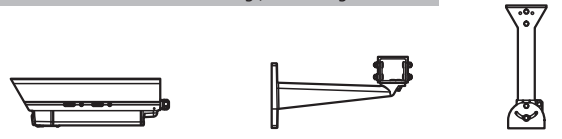

Water resistant camera housing / Mounting brackets

VCHO-15S

WH-6N

PTP-300