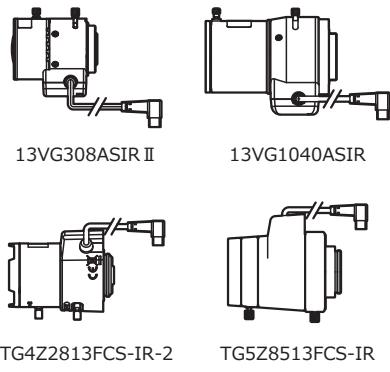

Dimensions

Specifications

Video standard		EIA	CCIR
Pick-up element		1/3 inch interline transfer CCD image sensor	
Number of effective pixels		768(H) × 494(V)	752(H) × 582(V)
Unit cell size		6.35μm(H) × 7.4μm(V)	6.5μm(H) × 6.25μm(V)
Synchronizing system		Internal/External (Auto-select)	
Scanning system		2:1 interlace	
Video output		Composite video, 1.0 V(p-p) 75Ω (Unbalanced)	
External Sync.	System	Composite video/Composite sync.	
	Signal Level	Sync. Signal portion 0.2-5.0V(p-p)	
Resolution (H)		More than 570TVL (Center)	
Minimum illumination		0.003 lx F1.4 (AGC HIGH=32dB, Shutter=OFF)	
S/N		More than 54dB (AGC OFF=5dB, γ=1.0)	
Function settings		DIP Switch	
AE mode	Fixed	1/60, 1/100 sec.	1/50, 1/120 sec.
		1/250, 1/500, 1/1000, 1/2000, 1/5000, 1/10000, 1/100000 sec.	
	EI	1/60 - 1/100000 sec.	1/50 - 1/100000 sec.
AGC	ON	5 - 20dB (LOW), 5 - 32dB (HIGH)	
	OFF	-	
MGC		5 - 32dB	
Gamma characteristics		γ≒0.45, 1.0	
Video level		100IRE	
Noise reduction		-	
Wide dynamic range		-	
Lens iris		Video/DC (EIAJ, Auto-select)	
Back light compensation		BLC	
White blemish correction		-	
Sharpness		-	
Defog		-	
Digital zoom		-	
Privacy mask		-	
Mirror image		-	
Freeze		-	
Motion detection		-	
Neg.image		-	
Interface		BNC (Composite Video), BNC (SYNC IN), Power in, Auto iris	
Power supply		DC+12V±10%	
Power consumption		1.08W (90mA)	
Operating temperature		-10 - +50°C	
Storage temperature		-30 - +70°C	
Operating / Storage humidity		95% RH or less (Without condensation)	
Lens mount		CS mount (Back focus adjustable)	
Weight		Approx. 120g	
Accessories		WPDC12 (DC plug), AIC-G (Iris plug), Hex. Wrench	

Options

CS-mount lenses

Miniature lenses / Mount adaptors

WAT-535EX2

VIDEO OUT (BNC)

SYNC IN (BNC)

POWER IN (DC12V)

Power supply adaptors

C-mount lenses

※Not in our lineup

C-mount adaptor

34CMA-R

Cables

BNC

RCA

BNC