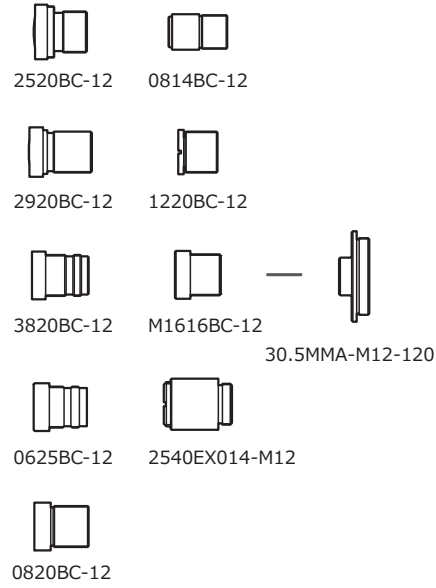

Miniature lenses / Mount adaptors

WAT-535EX2

VIDEO OUT (BNC)

SYNC IN (BNC)

POWER IN (DC12V)

Power supply adaptors

C-mount lenses

※Not in our lineup

C-mount adaptor

34CMA-R