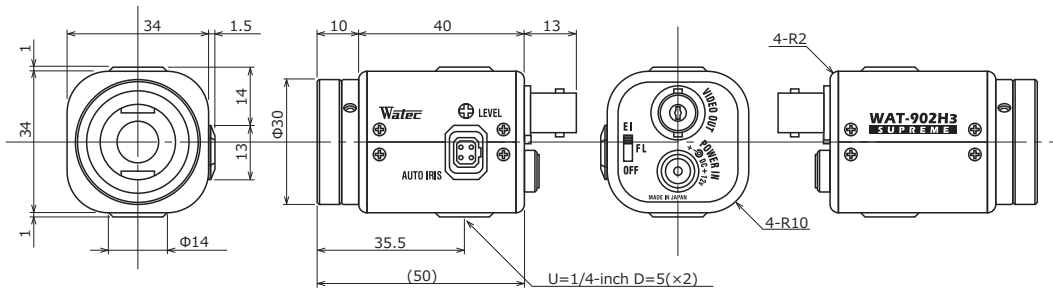

WAT-902H3 SUPREME 1/3" High Sensitivity Camera

High sensitivity with compact and lightweight body

Key features

- Min. illumination 0.0005 lx. F1.4 (AGC HIGH=50dB, Shutter=OFF)
- NIR visibility for poor light condition
- Selectable AGC level and shutter speed for demanding scene conditions
- Video drive iris / DC drive iris auto select

Dimensions

Specifications

Video standard		EIA	CCIR
Pick-up element		1/3 inch interline transfer CCD image sensor	
Number of effective pixels		768(H) × 494(V)	752(H) × 582(V)
Unit cell size		6.35μm(H) × 7.4μm(V)	6.5μm(H) × 6.25μm(V)
Synchronizing system		Internal	
Scanning system		2:1 interlace	
Video output		Composite video, 1.0 V(p-p) 75Ω (Unbalanced)	
Resolution (H)		More than 570TVL (Center)	
Minimum illumination		0.0005 lx F1.4 (AGC HIGH=50dB, Shutter=OFF)	
S/N		More than 46dB (AGC OFF=5dB, γ=1.0)	
Function settings		DIP Switch	
AE mode	Fixed	1/60, 1/100 sec.	1/50, 1/120 sec.
	EI	1/60 - 1/100000 sec.	1/50 - 1/100000 sec.
AGC	ON	5 - 32dB (LOW), 5 - 50dB (HIGH)	
	OFF	-	
MGC		-	
Gamma characteristics		γ≒0.45	
Video level		100IRE	
Noise reduction		-	
Wide dynamic range		-	
Lens iris		Video / DC (EIAJ, Auto-select)	
Back light compensation		BLC	
White blemish correction		-	
Sharpness		-	
Defog		-	
Digital zoom		-	
Privacy mask		-	
Mirror image		-	
Freeze		-	
Motion detection		-	
Neg.image		-	
Interface		BNC (Composite Video), Power in, Auto iris	
Power supply		DC+12V±10%	
Power consumption		1.86W (155mA)	
Operating temperature		-10 - +40°C	
Storage temperature		-30 - +70°C	
Operating / Storage humidity		95% RH or less (Without condensation)	
Lens mount		CS mount	
Weight		Approx. 90g	
Accessories		WPDC12 (DC plug), AIC-G (Iris plug), Hex. Wrench	